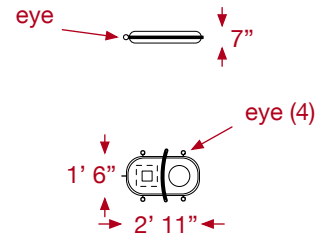

# Flying Cloud - Topmast Crosstrees

Dimensions from McLean launching article, details from Murphy, Crothers & Underhill Masting books and Lankford Flying Fish plans

representative cross section

scale 1:96

10" at 1:96

2018-07-09