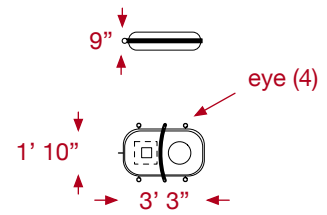

# Flying Cloud - Topmast Crosstrees

Dimensions from McLean launching article, details from Murphy, Crothers & Underhill Masting books and Lankford Flying Fish plans

representative cross section

scale 1:96