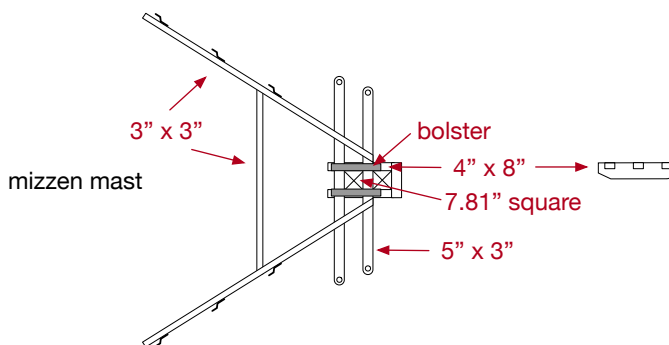

# Flying Cloud - Topmast Crosstrees

Dimensions from McLean launching article, details from Murphy, Crothers & Underhill Masting books and Lankford Flying Fish plans

representative cross section

scale 1:96

10" at 1:96

2018-07-09