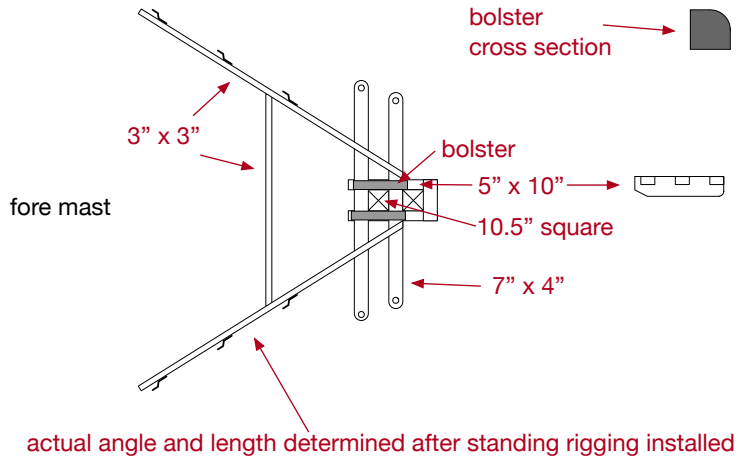

# Flying Cloud - Topmast Crosstrees

Dimensions from McLean launching article, details from Murphy, Crothers & Underhill Masting books and Lankford Flying Fish plans

representative cross section

scale 1:96

10" at 1:96

2018-07-09