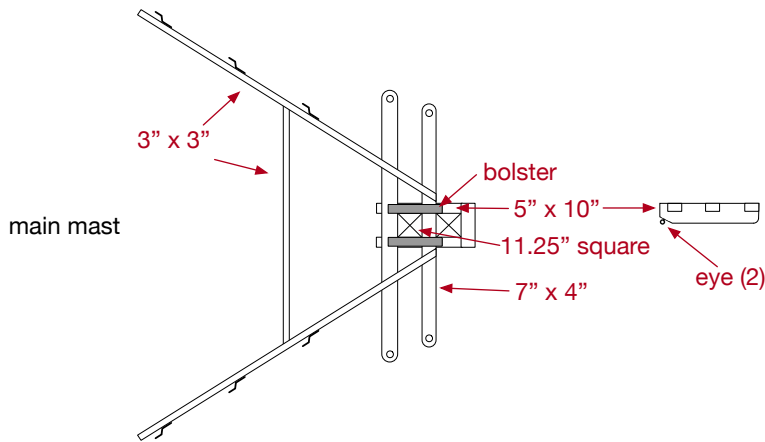

# Flying Cloud - Topmast Crosstrees

Dimensions from McLean launching article, details from Murphy, Crothers & Underhill Masting books and Lankford Flying Fish plans

representative cross section

scale 1:96

10" at 1:96

2018-07-09