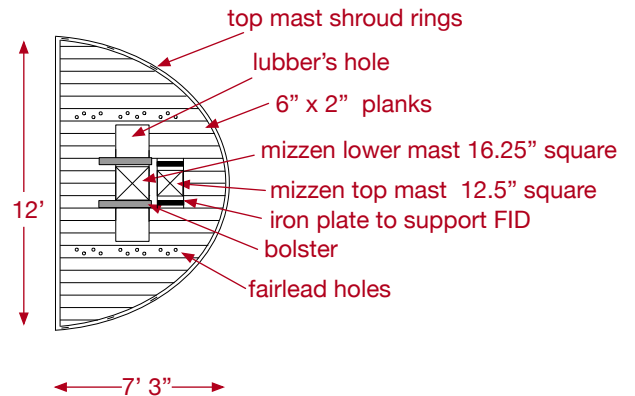

Flying Cloud - Tops

Dimensions from
 Details from Murray
 Crothers & Underhill
 Mast, Shroud, and
 Mast-Books, Crothers &
 Campbell, The
 Underhill Mast-
 Books, and Larkford
 Flying Fish plans

representative cross section

fore mast

main mast

mizzen mast

scale 1:96

10" at 1:96

2018-07-09