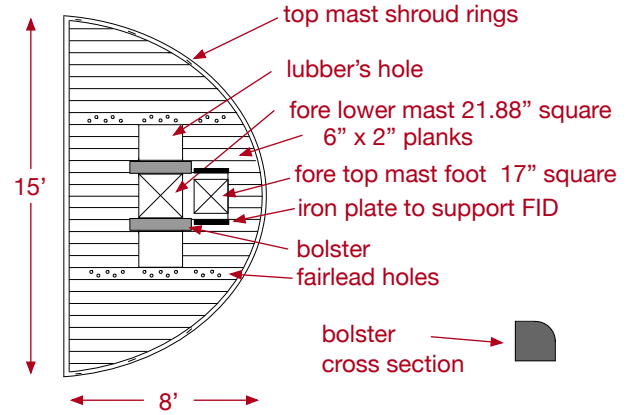

Flying Cloud - Tops

Dimensions from
 Details from Murray
 Crothers & Underhill
 Mast, Shroud, and
 Mast-Books, Crothers &
 Campbell, The
 Underhill Mast-
 Books, and Larkford
 Flying Fish plans

representative cross section

fore mast

main mast

mizzen mast

scale 1:96

10" at 1:96

2018-07-09