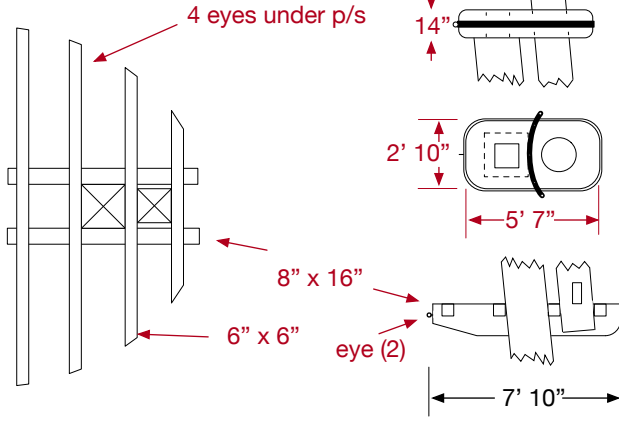

Flying Cloud - Tops

Dimensions from
 Details from Murray
 Crothers & Underhill
 Mast, Shroud, and
 Mast-Books, Crothers &
 Campbell, The
 Underhill Mast-
 Books, and Larkford
 Flying Fish plans

representative cross section

fore mast

main mast

mizzen mast

scale 1:96

10" at 1:96

2018-07-09