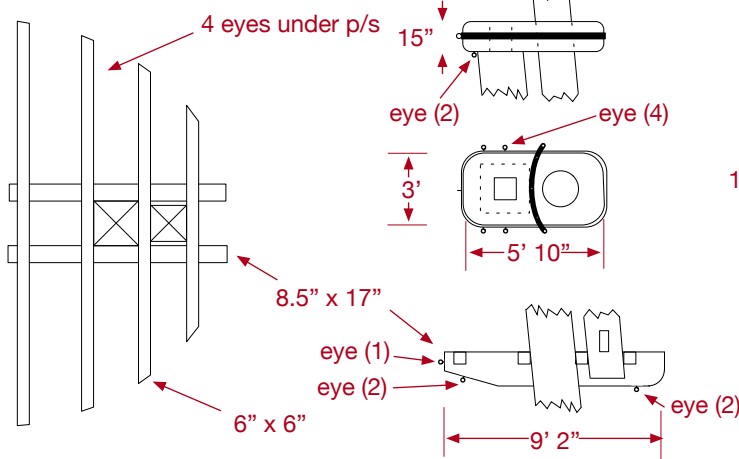

Flying Cloud - Tops

Dimensions from
 Details from Murray
 Crothers & Underhill
 Mast, Shroud, and
 Mast-Books, Crothers &
 Campbell, The
 Underhill Mast-
 Books, and Larkford
 Flying Fish plans

representative cross section

fore mast

main mast

mizzen mast

scale 1:96

10" at 1:96

2018-07-09