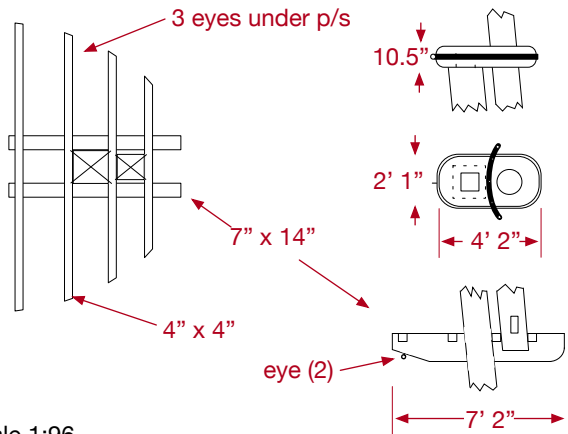

Flying Cloud - Tops

Dimensions from
 Details from Murray
 Crothers & Underhill
 Mast, Shroud, and
 Mast-Books, Crothers &
 Campbell, The
 Underhill Mast-
 Books, and Larkford
 Flying Fish plans

representative cross section

fore mast

main mast

mizzen mast

scale 1:96

10" at 1:96

2018-07-09