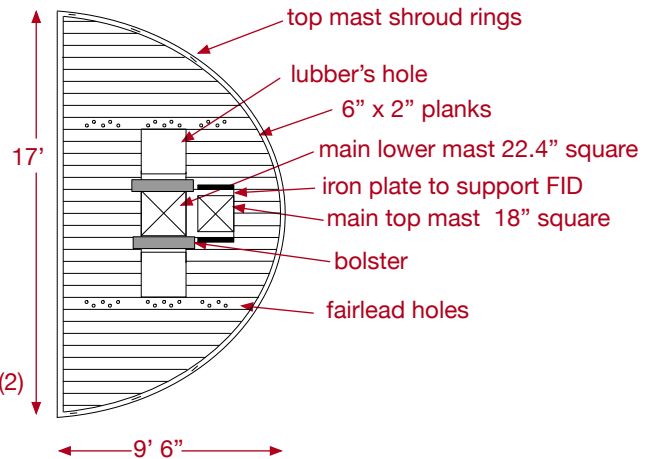

Flying Cloud - Tops

Dimensions from
 Details from Murray
 Crothers & Underhill
 Mast, Shroud, and
 Mast-Books, Crothers &
 Campbell, The
 Underhill Mast-
 Books, and Larkford
 Flying Fish plans

representative cross section

fore mast

main mast

mizzen mast

scale 1:96

10" at 1:96

2018-07-09