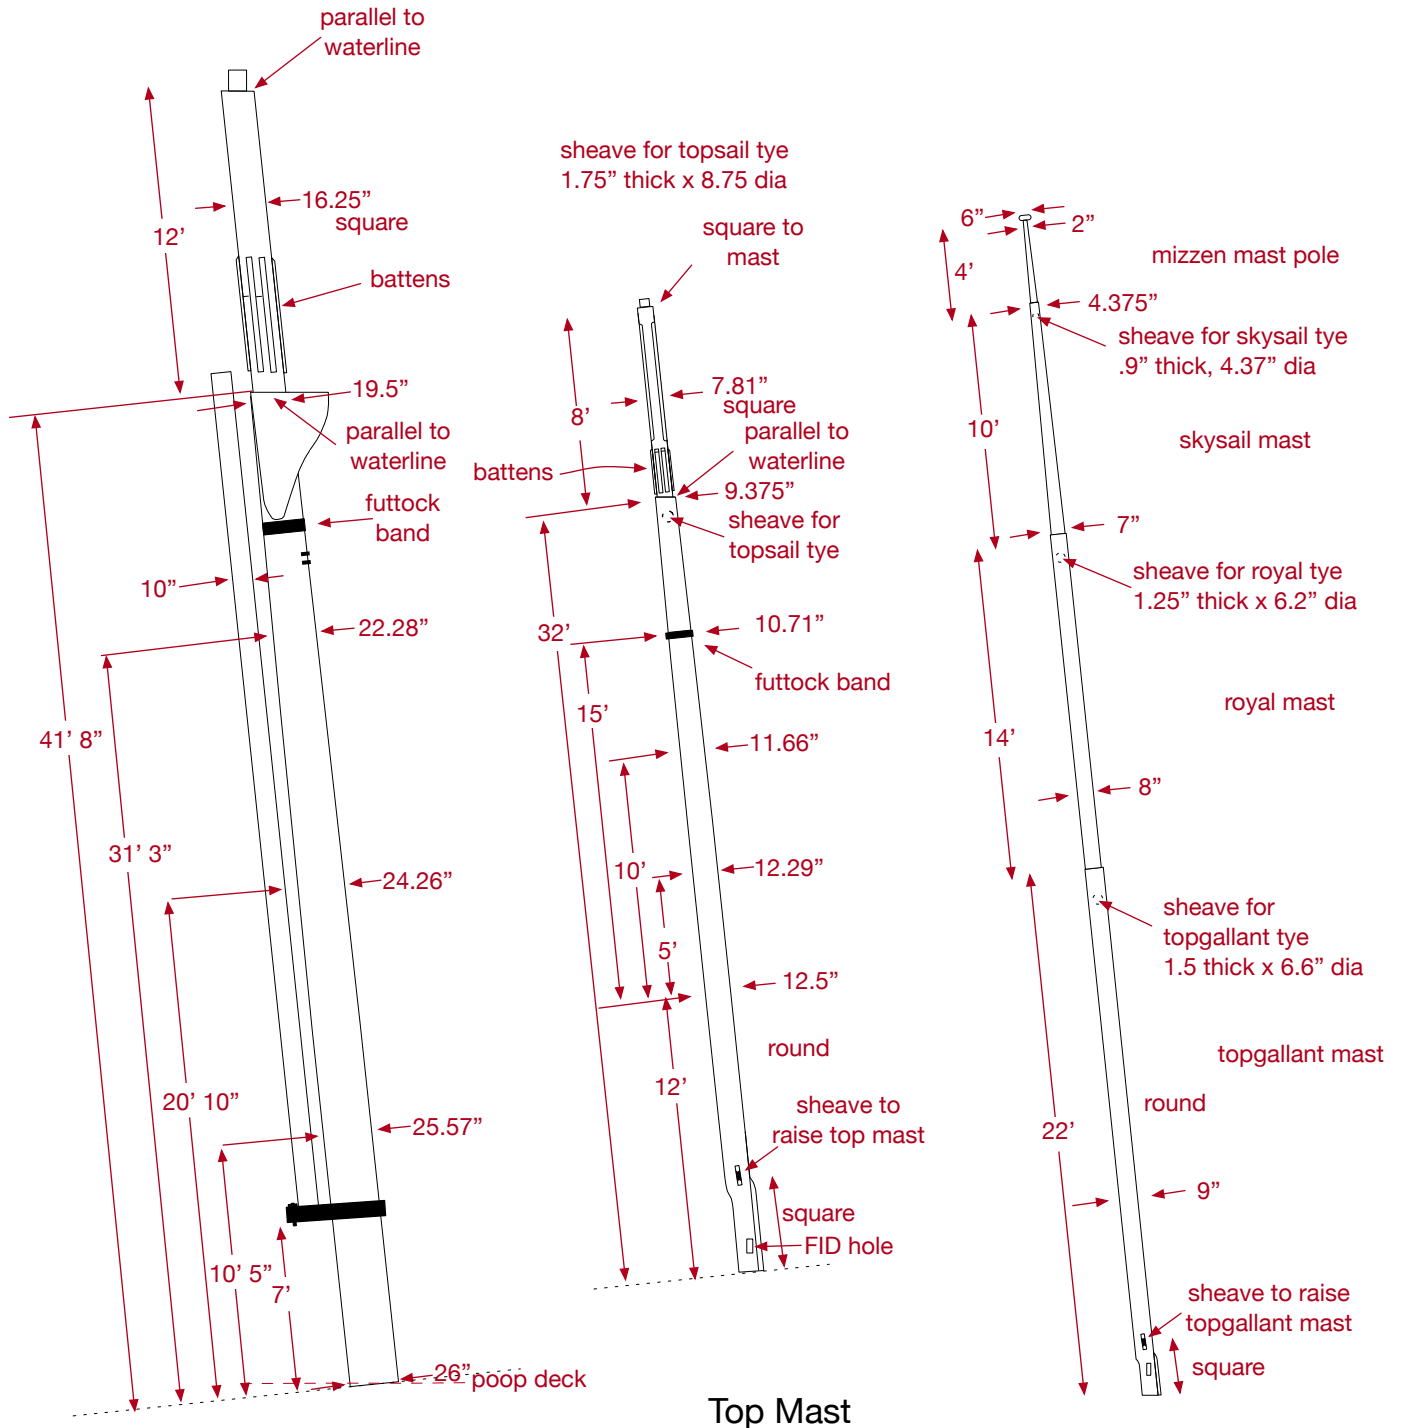

Flying Cloud - Mizzen Mast

Dimensions from McLean launching article, details from Murphy, Crothers & Underhill Masting books and Lankford Flying Fish plans

Lower Mast

Top Mast

Topgallant Mast

scale 1:96
10" at 1:96

1 1/4 in rake per foot
5.95° angle

starboard side view