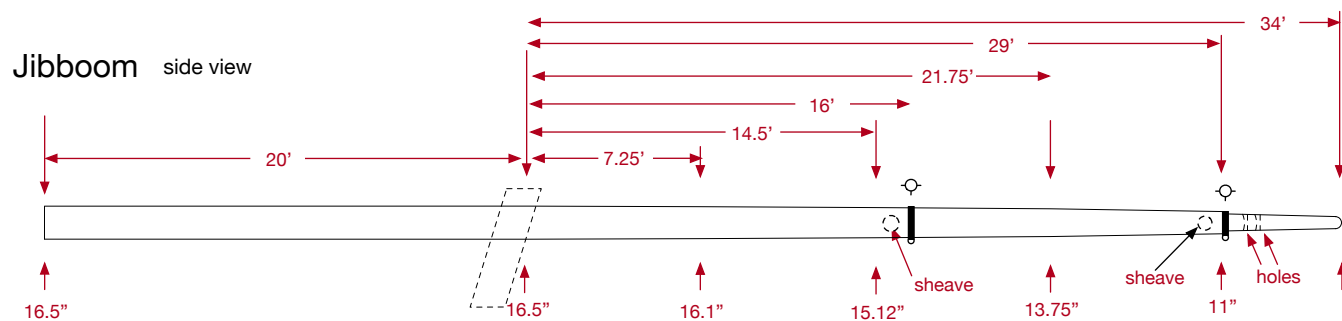

Flying Cloud Jibboom, Bowsprit & Martingale

Bowsprit side view

Martingale front view

band type

- forward
- 4-way rings
- up, down, & aft rings
- up, down, & fore rings
- up, fore & aft rings
- down, fore & aft rings
- fore & aft rings
- up & down rings
- up & fore rings
- up & aft rings
- up ring
- down ring
- trus ring
- tye ring
- fairlead ring
- inner boom ring
- plain ring

proportions jib boom 40/41 11/12 5/6 2/3 (Underhill p255, Crothers p93)

proportions bowsprit 60/61 11/12 4/5 2/3 (Underhill p254)

yard dimensions from McLean launching story