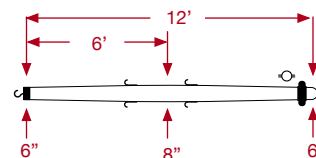

Flying Cloud Jibboom, Bowsprit & Martingale

Bowsprit side view

Martingale front view

band type

- forward
- 4-way rings
- up, down, & aft rings
- up, down, & fore rings
- up, fore & aft rings
- down, fore & aft rings
- fore & aft rings
- up & down rings
- up & fore rings
- up & aft rings
- up ring
- down ring
- trus ring
- tye ring
- fairlead ring
- inner boom ring
- plain ring

proportions jib boom 40/41 11/12 5/6 2/3 (Underhill p255, Crothers p93)

proportions bowsprit 60/61 11/12 4/5 2/3 (Underhill p254)

yard dimensions from McLean launching story