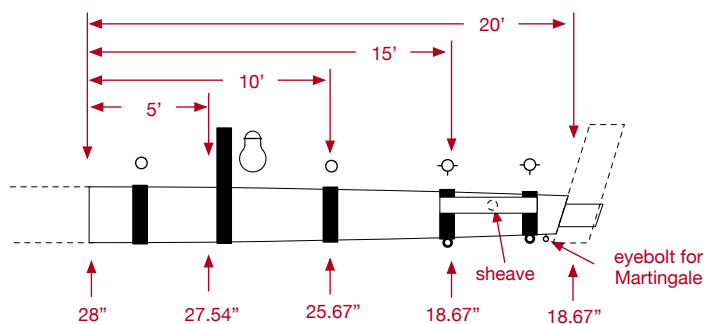

Flying Cloud Jibboom, Bowsprit & Martingale

Bowsprit side view

Martingale front view

band type

- forward
- 4-way rings
- up, down, & aft rings
- up, down, & fore rings
- up, fore & aft rings
- down, fore & aft rings
- fore & aft rings
- up & down rings
- up & fore rings
- up & aft rings
- up ring
- down ring
- trus ring
- tye ring
- fairlead ring
- inner boom ring
- plain ring

proportions jib boom 40/41 11/12 5/6 2/3 (Underhill p255, Crothers p93)

proportions bowsprit 60/61 11/12 4/5 2/3 (Underhill p254)

yard dimensions from McLean launching story