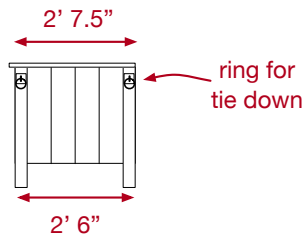

side slats - 2.25" wide - 2" gap
floor slats - 2" wide - 1" gap
top - 1" thick
corner posts - 3" square
bottom rail - 4.5" high
top rail 2.5" high
coop painted white
tie down rings - black

end

The Flying Cloud had a number of coops for chickens and turkeys. A letter mentioning the coops was published in Lion. The letter said

The Flying Cloud carried chicken coops to supply fresh meat for the voyage which were, in fair weather, slung outboard over the gun'ls.

I have not found any reference that indicates how many coops there were or where the coops were stored. But I would expect them to be stored on deck since the smell would be unpleasant below decks.

The coop shown here is based on the coops on the *Cutty Sark*.

FLYING CLOUD - CHICKEN COOP