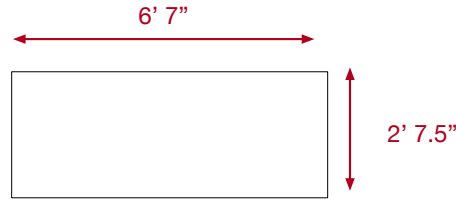

side slats - 2.25" wide - 2" gap
floor slats - 2" wide - 1" gap
top - 1" thick
corner posts - 3" square
bottom rail - 4.5" high
top rail 2.5" high
coop painted white
tie down rings - black

top

The Flying Cloud had a number of coops for chickens and turkeys. A letter mentioning the coops was published in Lion. The letter said

The Flying Cloud carried chicken coops to supply fresh meat for the voyage which were, in fair weather, slung outboard over the gun'ls.

I have not found any reference that indicates how many coops there were or where the coops were stored. But I would expect them to be stored on deck since the smell would be unpleasant below decks.

The coop shown here is based on the coops on the *Cutty Sark*.

FLYING CLOUD - CHICKEN COOP