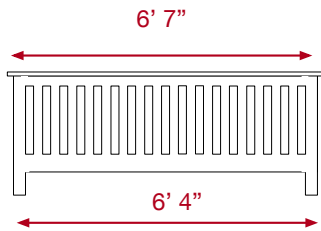

side slats - 2.25" wide - 2" gap  
 floor slats - 2" wide - 1" gap  
 top - 1" thick  
 corner posts - 3" square  
 bottom rail - 4.5" high  
 top rail 2.5" high  
 coop painted white  
 tie down rings - black