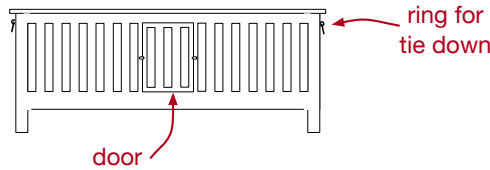

side slats - 2.25" wide - 2" gap
floor slats - 2" wide - 1" gap
top - 1" thick
corner posts - 3" square
bottom rail - 4.5" high
top rail 2.5" high
coop painted white
tie down rings - black

front

The Flying Cloud had a number of coops for chickens and turkeys. A letter mentioning the coops was published in Lion. The letter said

The Flying Cloud carried chicken coops to supply fresh meat for the voyage which were, in fair weather, slung outboard over the gun'ls.

I have not found any reference that indicates how many coops there were or where the coops were stored. But I would expect them to be stored on deck since the smell would be unpleasant below decks.

The coop shown here is based on the coops on the *Cutty Sark*.

FLYING CLOUD - CHICKEN COOP