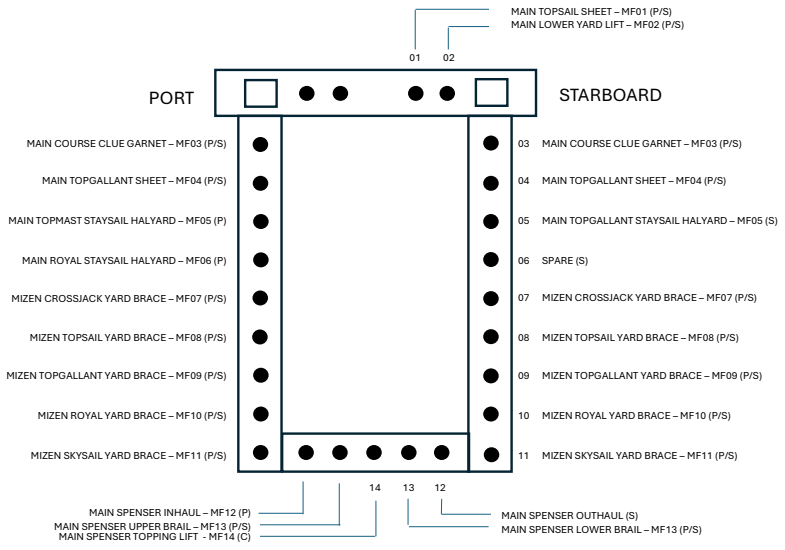

PIN RAIL ASSIGNMENT DIAGRAM

Based on Scott Bradner (Corrected v250908 dwe)

FORECASTLE BITTS (BT)

FORE FIFE RAIL (FF)

MAIN FIFE RAIL (MF)

MIZEN RING PIN RAIL (RN)

FORE PIN RAIL (FR) LINE ASSIGNMENT DIAGRAM

Based on Scott Bradner (Corrected v250908 dwe)

PORT

STARBOARD

MAIN PIN RAIL (MR) LINE ASSIGNMENT DIAGRAM

Based on Scott Bradner (Corrected v250908 dwe)

PORT

STARBOARD

POOP PIN RAIL (PR) LINE ASSIGNMENT DIAGRAM

Based on Scott Bradner (Corrected V250908 dwe)