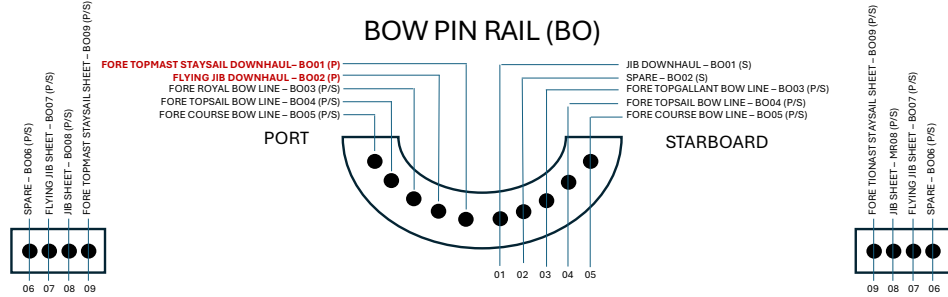

PIN RAIL ASSIGNMENT DIAGRAM

Based on Scott Bradner (Corrected v250908 dwe)

FORECASTLE BITTS (BT)

FORE FIFE RAIL (FF)

MAIN FIFE RAIL (MF)

MIZEN RING PIN RAIL (RN)

FORE PIN RAIL (FR) LINE ASSIGNMENT DIAGRAM

Based on Scott Bradner (Corrected v250908 dwe)

PORT

STARBOARD

MAIN PIN RAIL (MR) LINE ASSIGNMENT DIAGRAM

Based on Scott Bradner (Corrected v250908 dwe)

PORT

STARBOARD

POOP PIN RAIL (PR) LINE ASSIGNMENT DIAGRAM

Based on Scott Bradner (Corrected V250908 dwe)