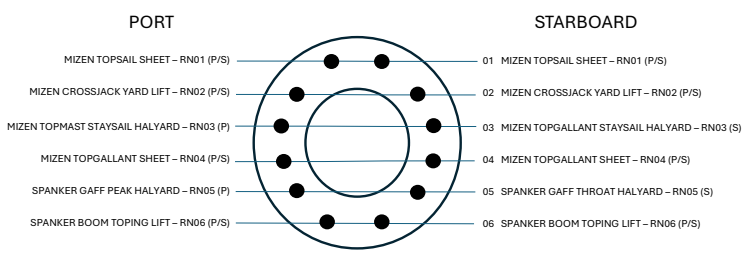

PIN RAIL ASSIGNMENT DIAGRAM

Based on Scott Bradner (Corrected v250908 dwe)

FORECASTLE BITTS (BT)

FORE FIFE RAIL (FF)

MAIN FIFE RAIL (MF)

MIZEN RING PIN RAIL (RN)

FORE PIN RAIL (FR) LINE ASSIGNMENT DIAGRAM

Based on Scott Bradner (Corrected v250908 dwe)

PORT

STARBOARD

MAIN PIN RAIL (MR) LINE ASSIGNMENT DIAGRAM

Based on Scott Bradner (Corrected v250908 dwe)

PORT

STARBOARD

POOP PIN RAIL (PR) LINE ASSIGNMENT DIAGRAM

Based on Scott Bradner (Corrected V250908 dwe)