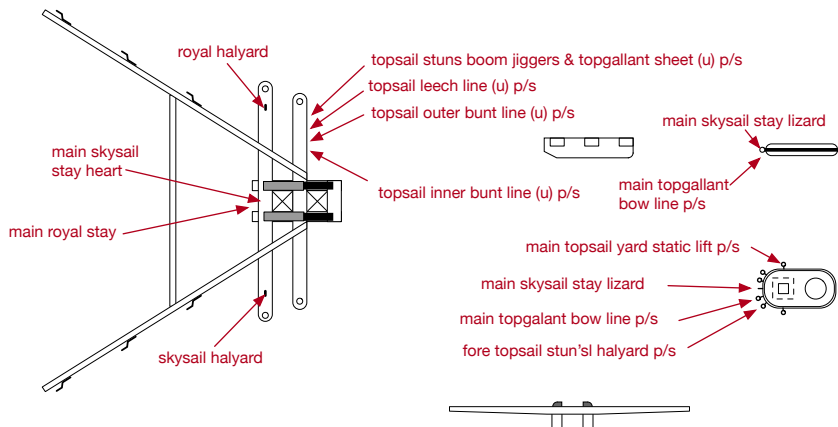

# Flying Cloud - Fore Mast Furniture Eyes

Dimensions from McLean launching article, details from Murphy, Crothers & Underhill Masting books and Lankford Flying Fish plans

u = eye under  
p/s - port & starbord

scale 1:96

10" at 1:96  
2020-06-02

2020-05-24

starboard side view