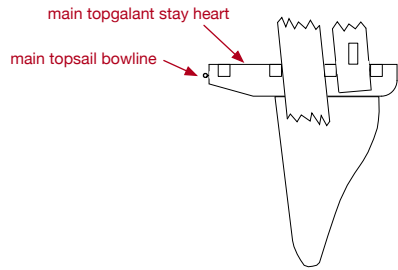

# Flying Cloud - Fore Mast Furniture Eyes

Dimensions from McLean launching article, details from Murphy, Crothers & Underhill Masting books and Lankford Flying Fish plans

u = eye under  
p/s - port & starbord

scale 1:96

10" at 1:96  
2020-06-02

2020-05-24

starboard side view