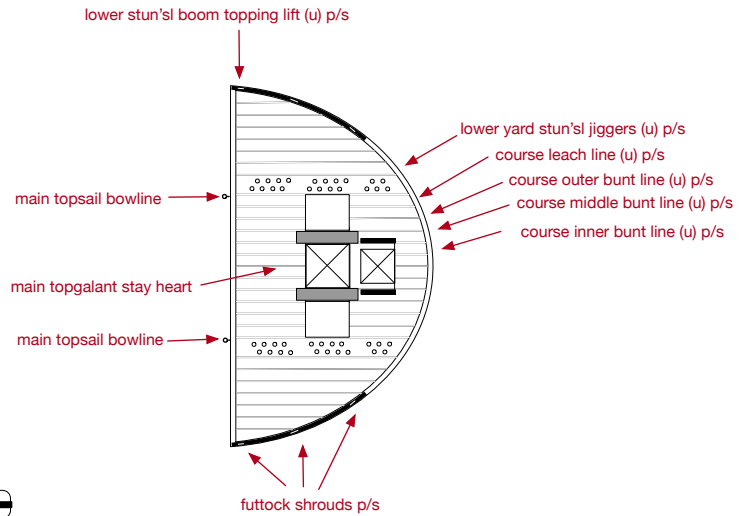

# Flying Cloud - Fore Mast Furniture Eyes

Dimensions from McLean launching article, details from Murphy, Crothers & Underhill Masting books and Lankford Flying Fish plans

u = eye under  
p/s - port & starbord

scale 1:96

10" at 1:96  
2020-06-02

2020-05-24

starboard side view