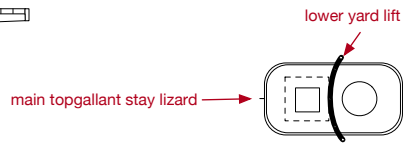

# Flying Cloud - Fore Mast Furniture Eyes

Dimensions from McLean launching article, details from Murphy, Crothers & Underhill Masting books and Lankford Flying Fish plans

u = eye under  
p/s - port & starbord

scale 1:96

10" at 1:96  
2020-06-02

2020-05-24

starboard side view