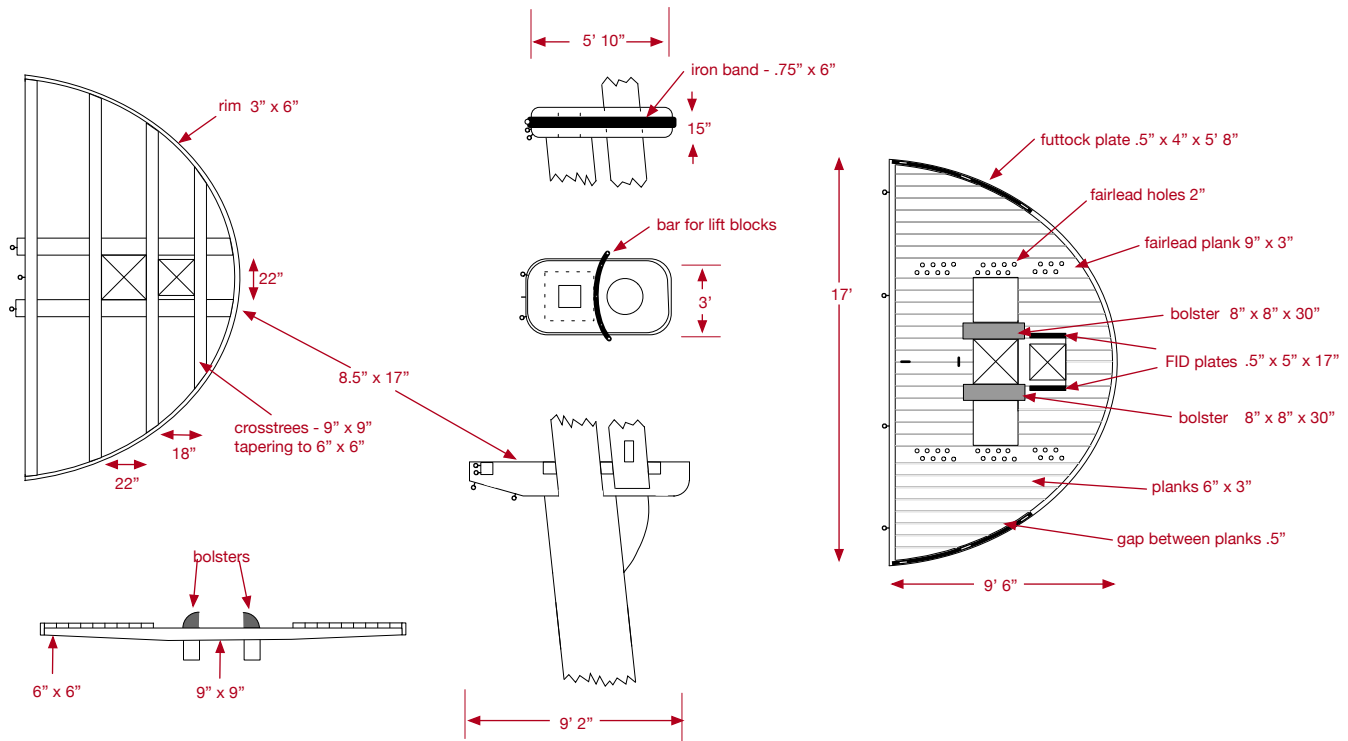

# Flying Cloud - Main Mast Furniture

Dimensions from McLean launching article, details from Murphy, Crothers & Underhill Masting books and Lankford Flying Fish plans

scale 1:96  
 10" at 1:96  
 2020-05-24

starboard side view