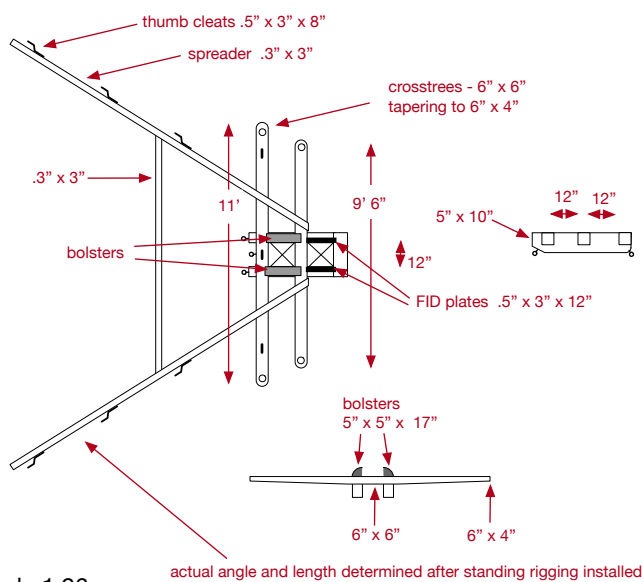

# Flying Cloud - Main Mast Furniture

Dimensions from McLean launching article, details from Murphy, Crothers & Underhill Masting books and Lankford Flying Fish plans

scale 1:96  
 10" at 1:96  
 2020-05-24

starboard side view