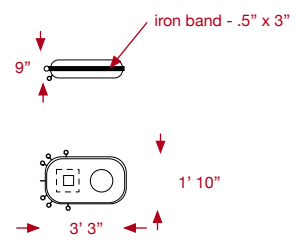

# Flying Cloud - Main Mast Furniture

Dimensions from McLean launching article, details from Murphy, Crothers & Underhill Masting books and Lankford Flying Fish plans

scale 1:96  
 10" at 1:96  
 2020-05-24

starboard side view