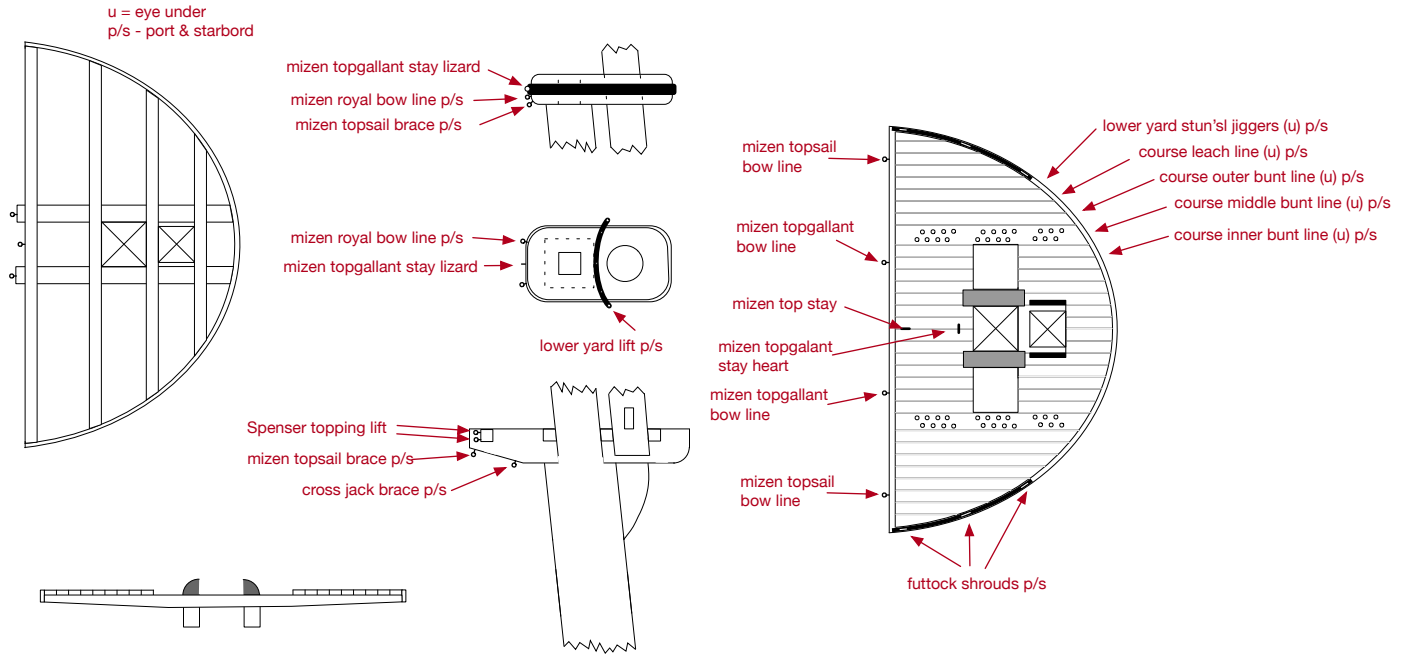

# Flying Cloud - Main Mast Furniture Eyes

Dimensions from McLean launching article, details from Murphy, Crothers & Underhill Masting books and Lankford Flying Fish plans

scale 1:96

10" at 1:96

2020-05-24

starboard side view