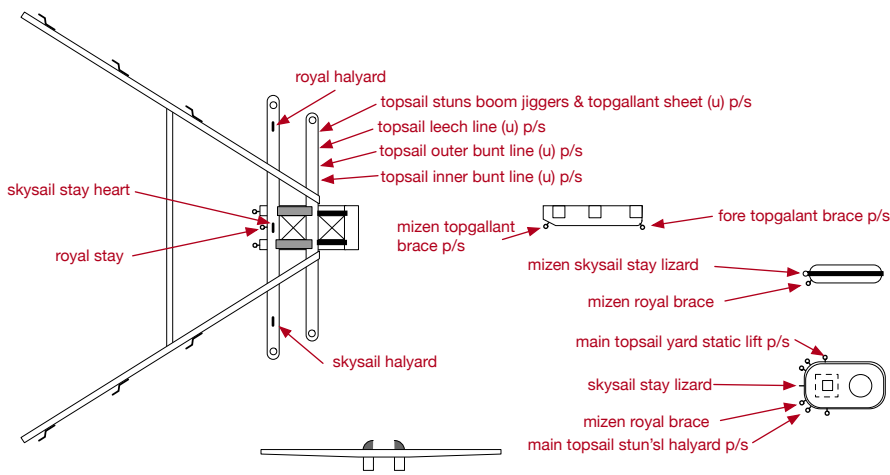

# Flying Cloud - Main Mast Furniture Eyes

Dimensions from McLean launching article, details from Murphy, Crothers & Underhill Masting books and Lankford Flying Fish plans

scale 1:96

10" at 1:96

2020-05-24

starboard side view