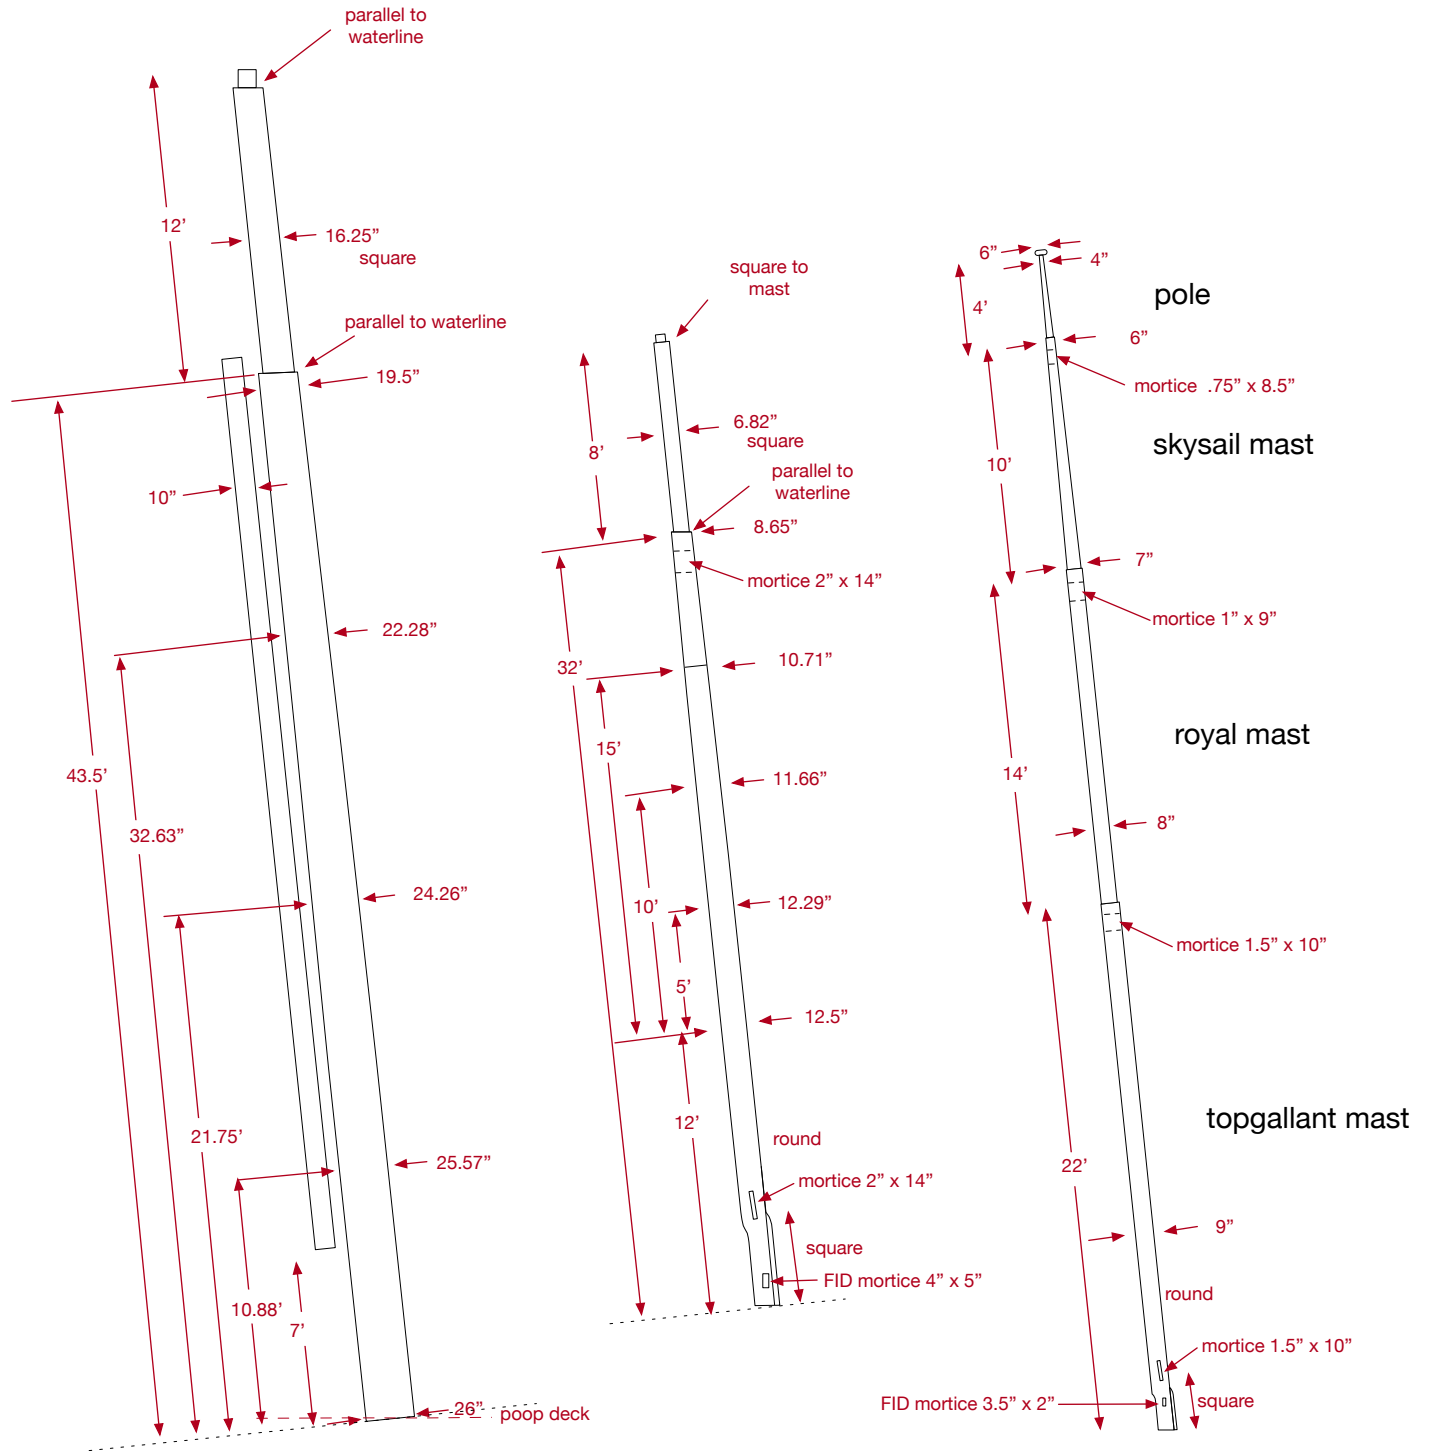

Flying Cloud - Mizzen Mast

Dimensions from McLean launching article, details from Murphy, Crothers & Underhill Masting books and Lankford Flying Fish plans

scale 1:96

10" at 1:96

2020-05-24

Lower Mast

Top Mast

Topgallant Mast

starboard side view

1 1/4 in rake per foot 5.95 ° angle