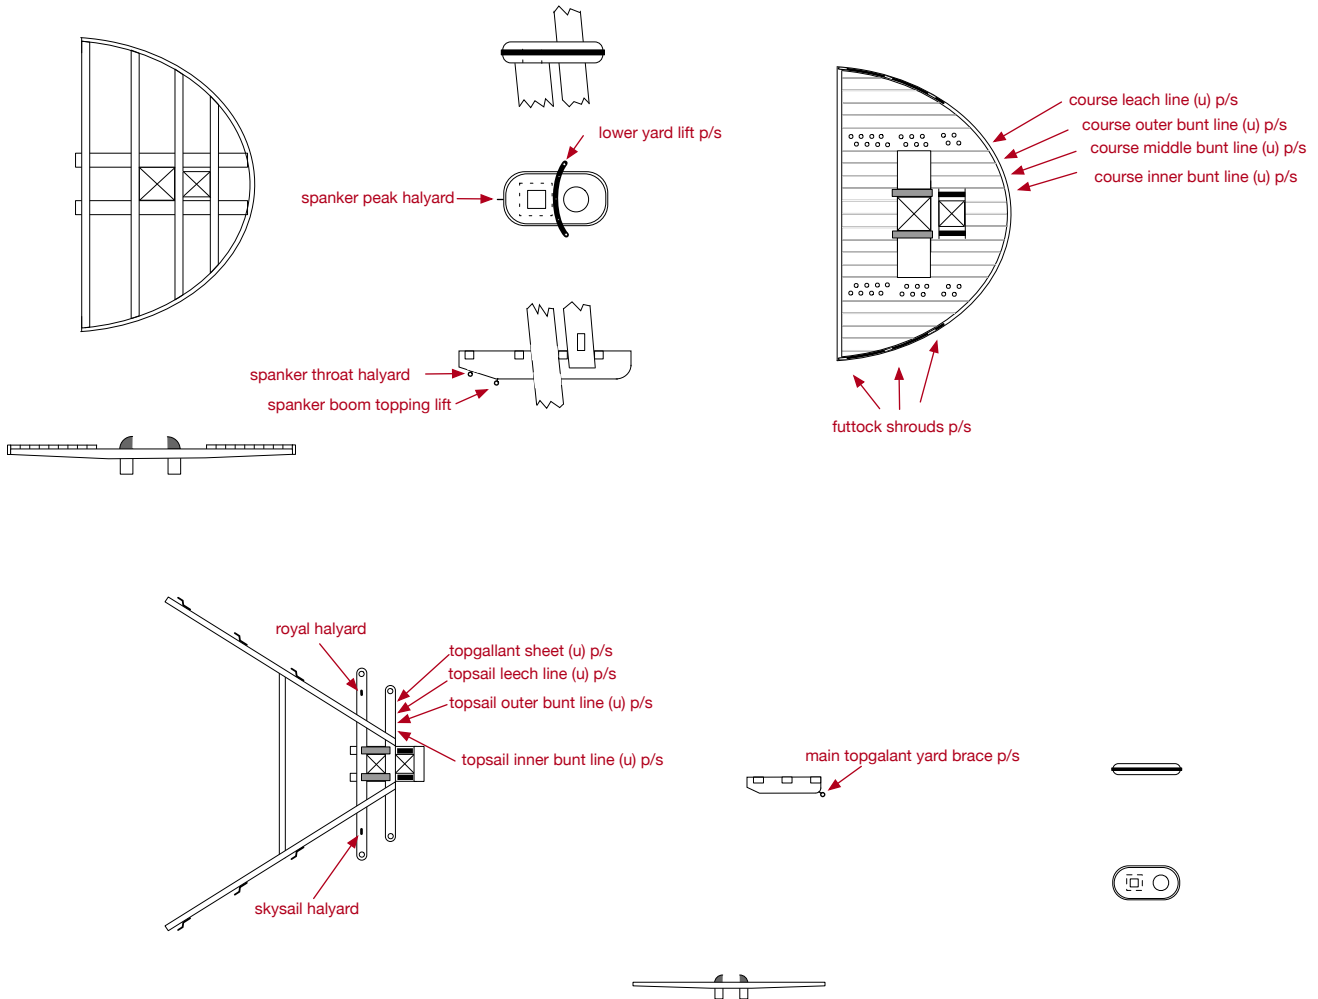

# Flying Cloud - Mizzen Mast Furniture Eyes

Dimensions from  
McLean launching  
article, details from  
Murphy, Crothers &  
Underhill Masting  
books and Lankford  
Flying Fish plans

u = eye under  
p/s - port & starbord

scale 1:96

10" at 1:96

2020-05-24

starboard side view

© Scott Bradner - 2020