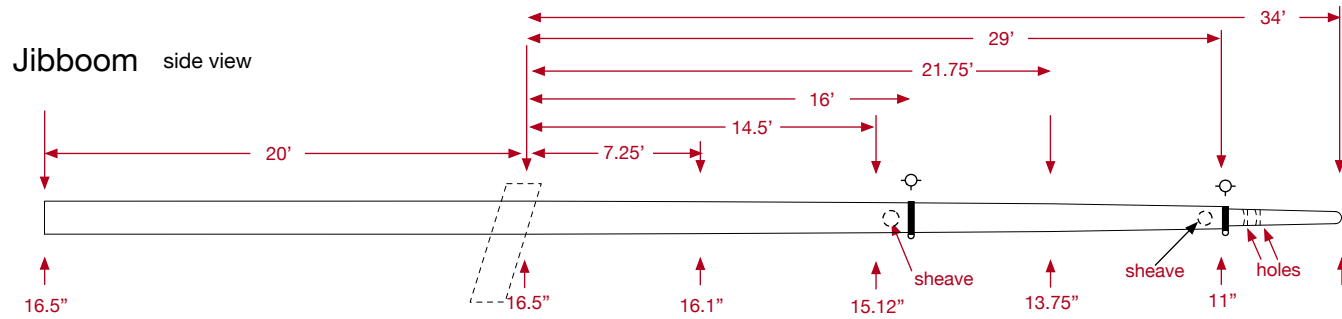

Flying Cloud Jibboom, Bowsprit & Martingale

- band type
- forward
- 4-way rings
 - up, down, & aft rings
 - up, down, & fore rings
 - up, fore & aft rings
 - down, fore & aft rings
 - fore & aft rings
 - up & down rings
 - up & fore rings
 - up & aft rings
 - up ring
 - down ring
 - trus ring
 - trus + down ring
 - tye ring
 - fairlead ring
 - inner boom ring
 - plain ring

proportions jib boom 40/41 11/12 5/6 2/3 (Underhill p255, Crothers p93)

proportions bowsprit 60/61 11/12 4/5 2/3 (Underhill p254)

lengths and diameters from McLean