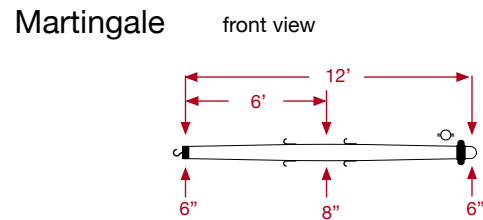

Flying Cloud Jibboom, Bowsprit & Martingale

- band type
- forward
- 4-way rings
 - up, down, & aft rings
 - up, down, & fore rings
 - up, fore & aft rings
 - down, fore & aft rings
 - fore & aft rings
 - up & down rings
 - up & fore rings
 - up & aft rings
 - up ring
 - down ring
 - trus ring
 - trus + down ring
 - tye ring
 - fairlead ring
 - inner boom ring
 - plain ring

proportions jib boom 40/41 11/12 5/6 2/3 (Underhill p255, Crothers p93)

proportions bowsprit 60/61 11/12 4/5 2/3 (Underhill p254)

lengths and diameters from McLean