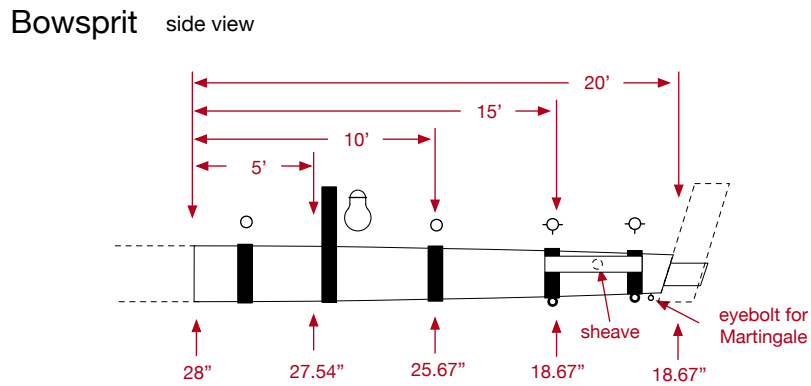

Flying Cloud Jibboom, Bowsprit & Martingale

- band type
- forward
- 4-way rings
 - up, down, & aft rings
 - up, down, & fore rings
 - up, fore & aft rings
 - down, fore & aft rings
 - fore & aft rings
 - up & down rings
 - up & fore rings
 - up & aft rings
 - up ring
 - down ring
 - trus ring
 - trus + down ring
 - tye ring
 - fairlead ring
 - inner boom ring
 - plain ring

proportions jib boom 40/41 11/12 5/6 2/3 (Underhill p255, Crothers p93)

proportions bowsprit 60/61 11/12 4/5 2/3 (Underhill p254)

lengths and diameters from McLean