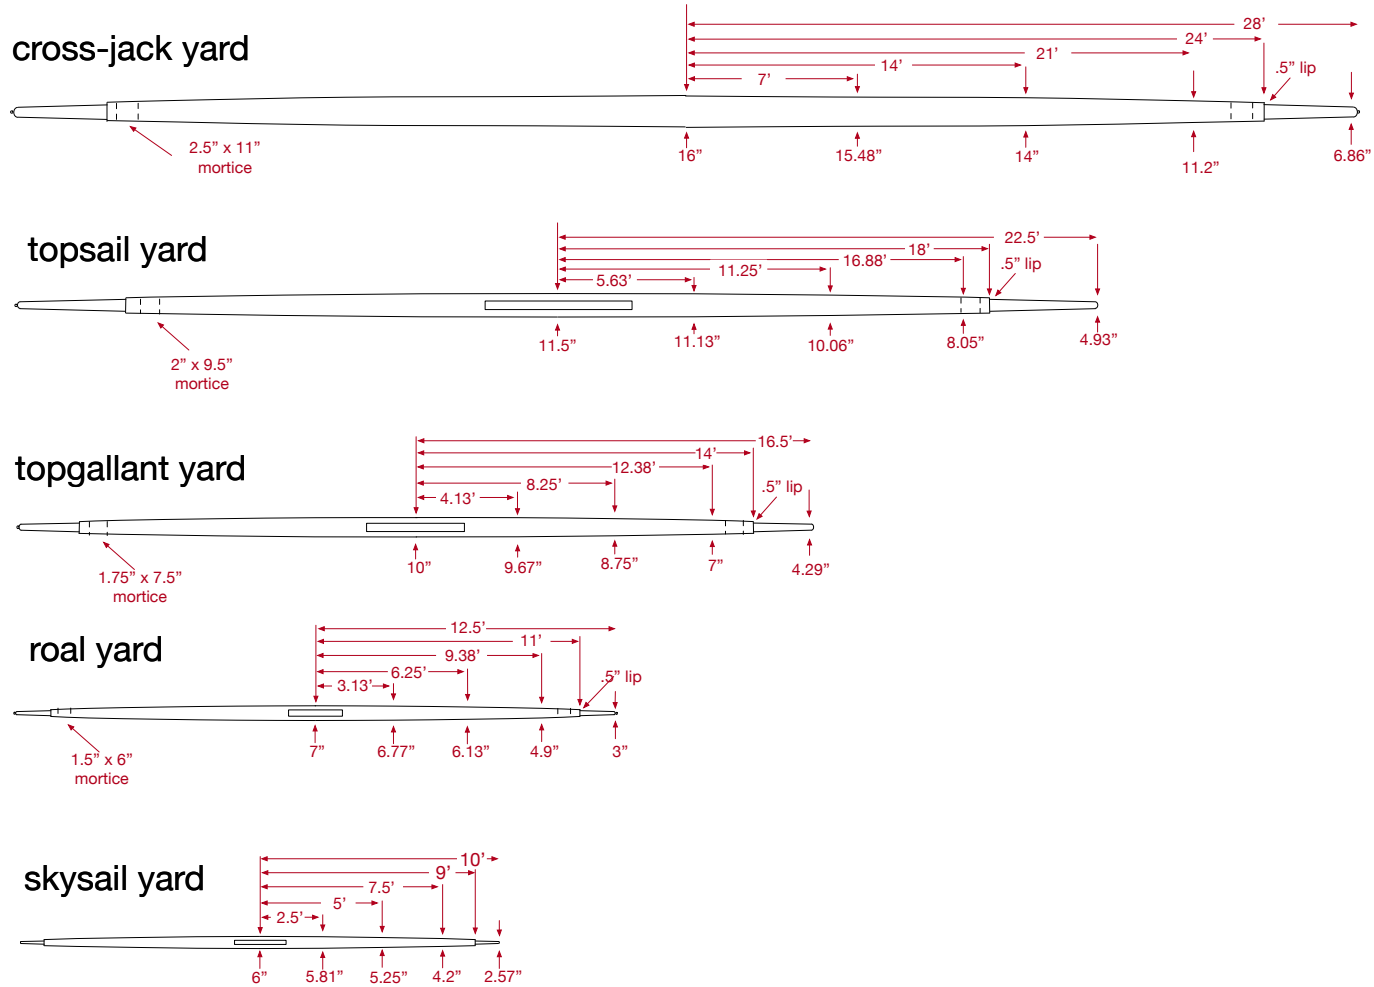

Flying Cloud: Mizzen Mast Yards

rear view

yard dimensions from McLean launching story
yard hardware details from Underhill *Masting & Rigging*